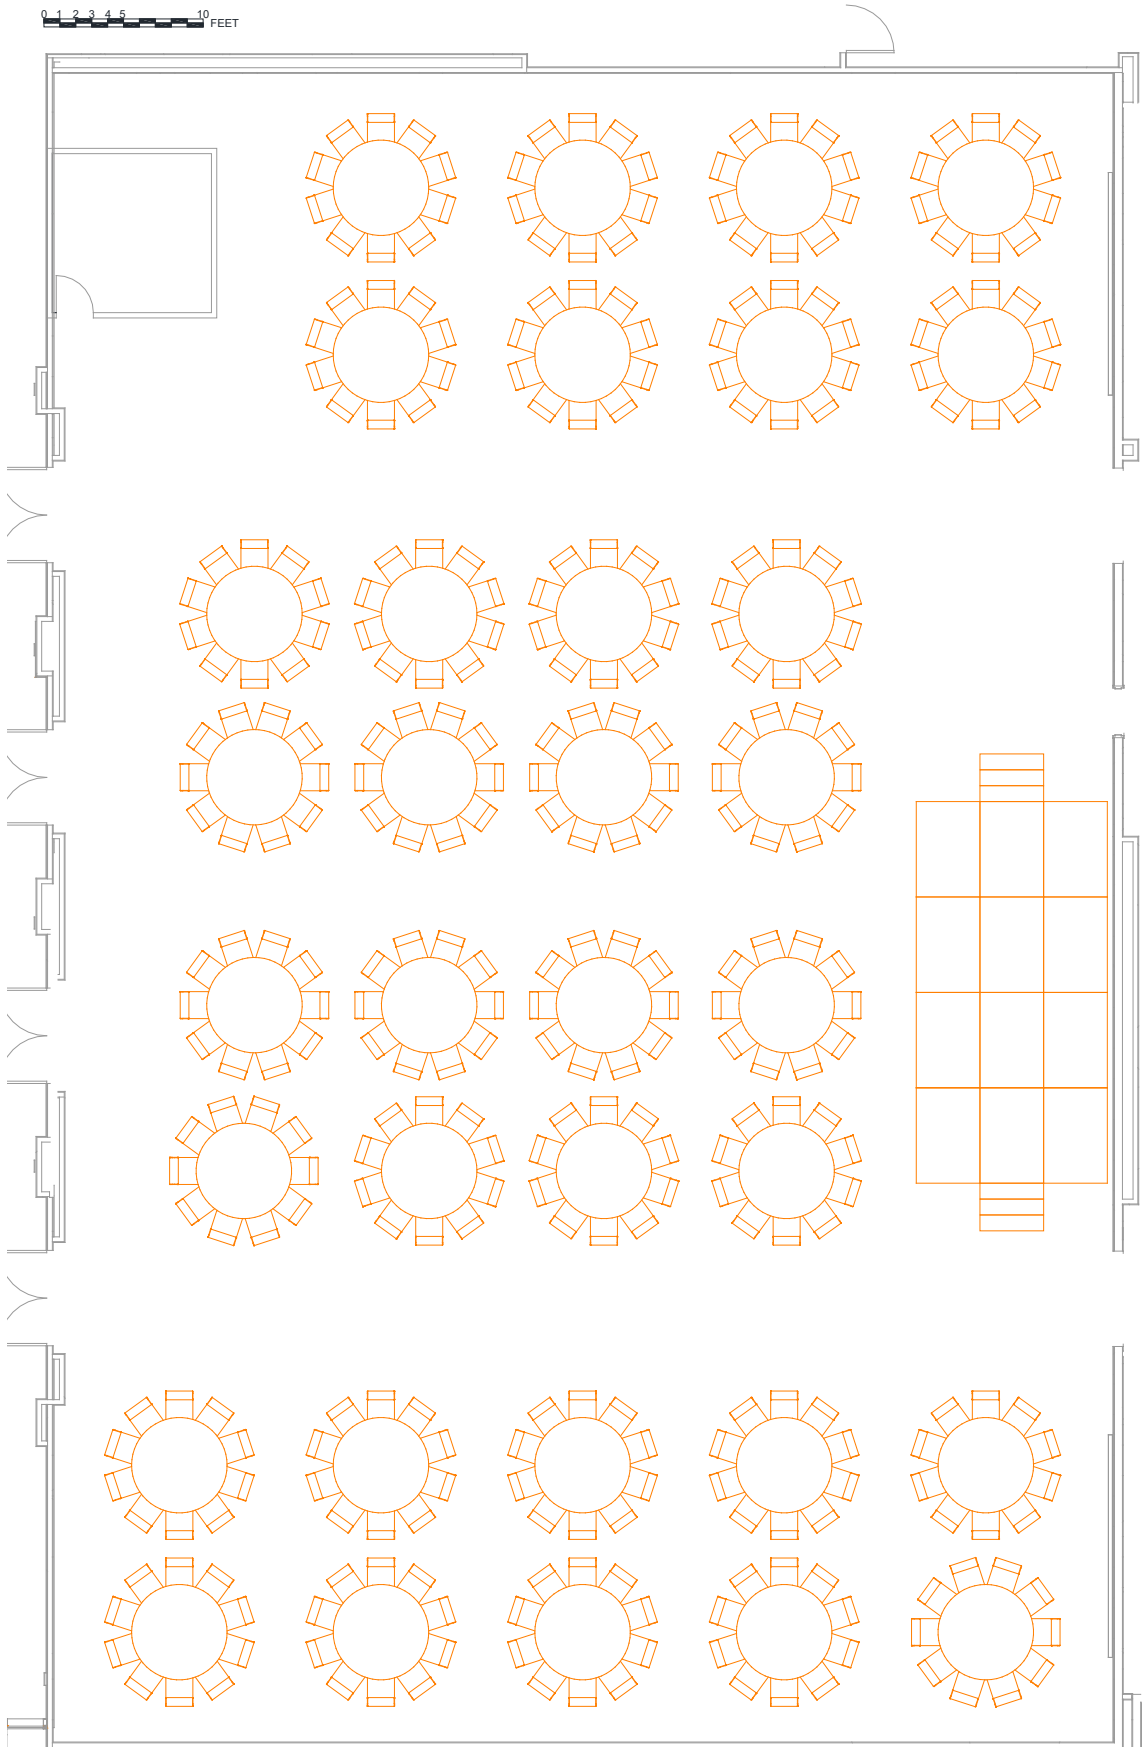

West Houston Institute Auditorium Sample Set-ups #1

0 1 2 3 4 5 10 FEET

West Houston Institute Auditorium #2

Furniture options

0 1 2 3 4 5 10 FEET

A/V Booth

Stage