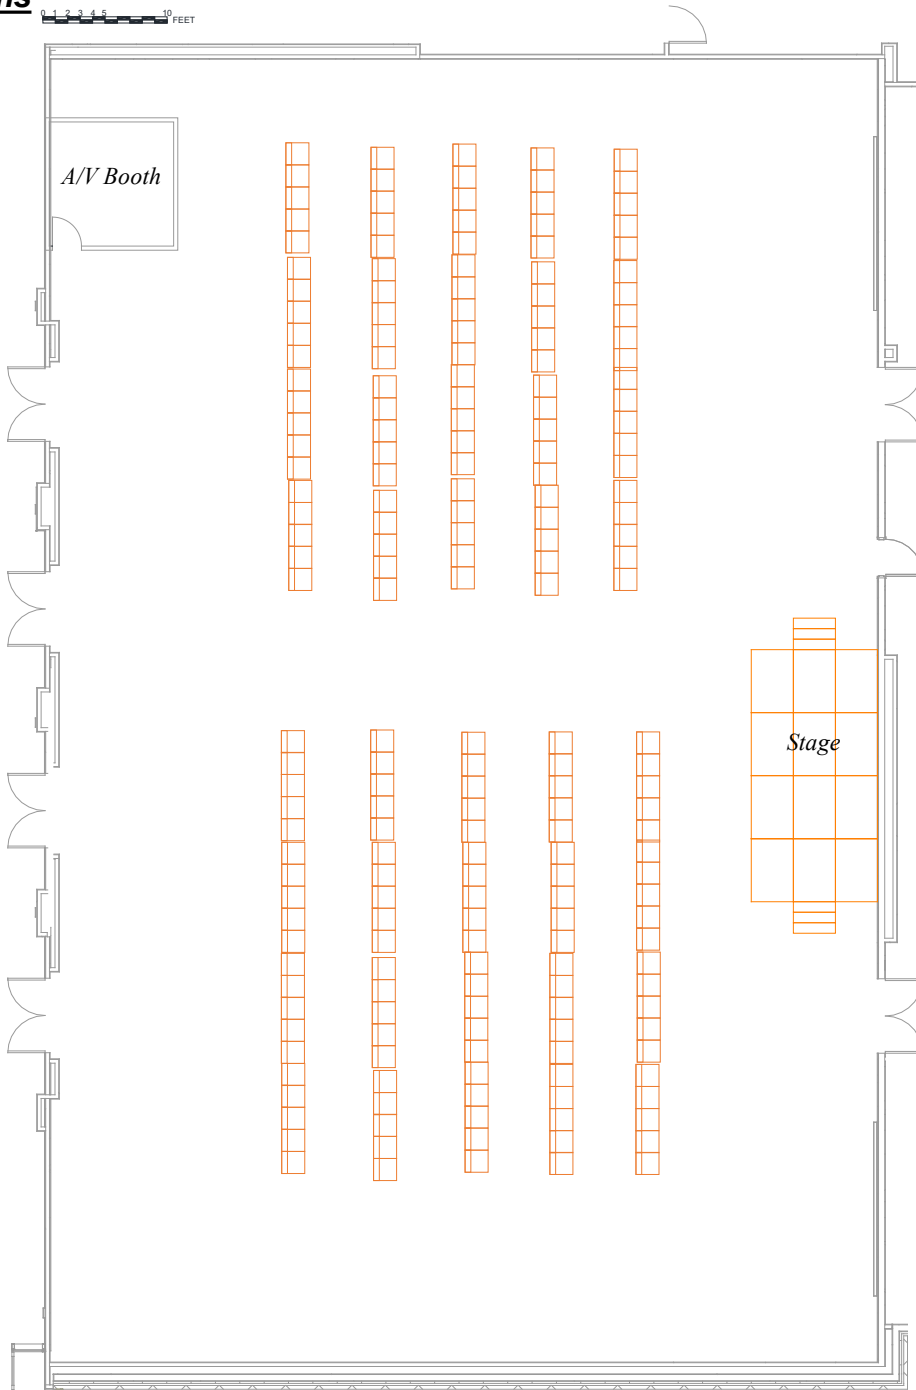

West Houston Institute Auditorium Sample Set-ups #1

0 1 2 3 4 5 10 FEET

West Houston Institute Auditorium #2

Furniture options

0 1 2 3 4 5 10 FEET

A/V Booth

Stage