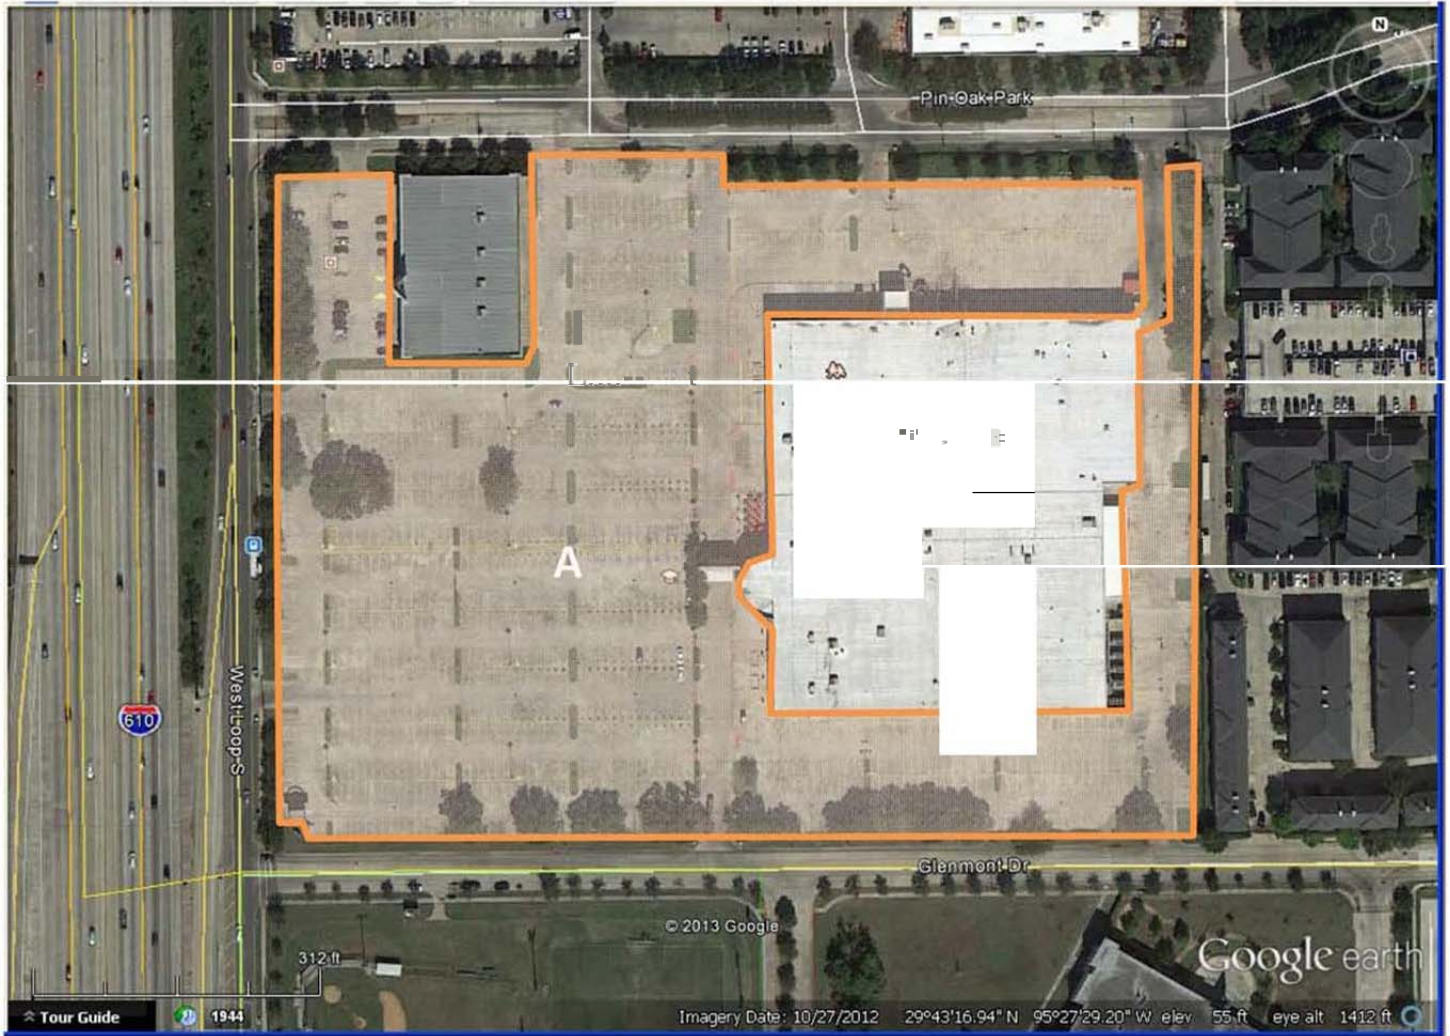

Southwest Loop Campus

Map 17

Parking areas at the HCC Southwest West Loop Campus

A Main building parking lot:

5601 West Loop South