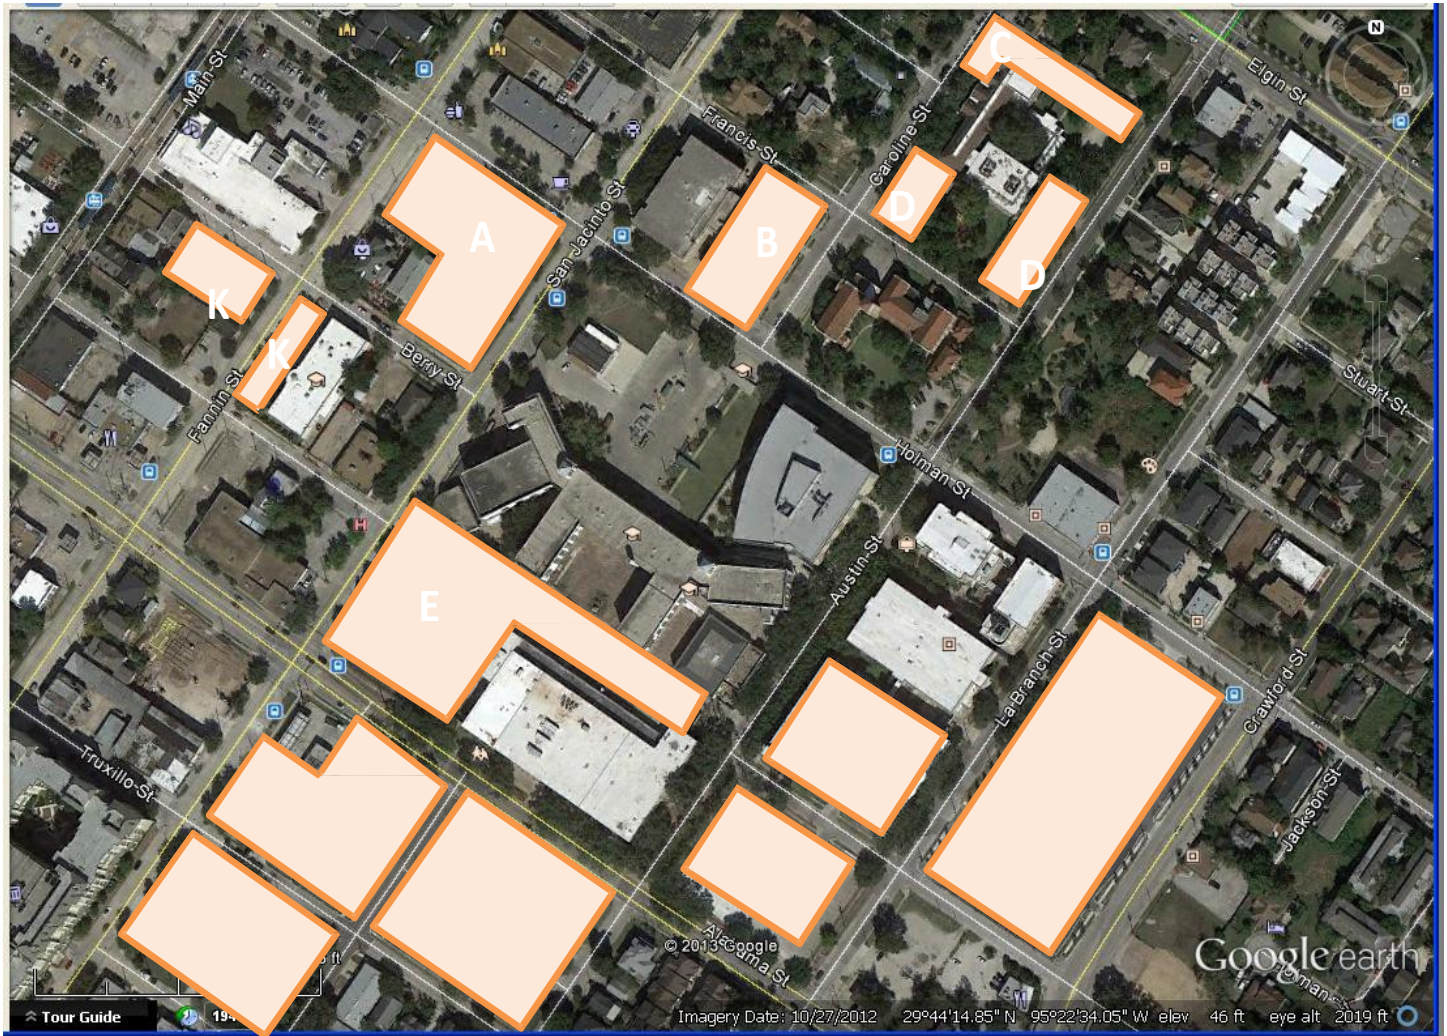

Parking areas at the HCC Central Campus

A Hub / San Jacinto parking lot:
3500 Fannin Street

B JDB parking lot:
1215 Holman Street, 1st Level

C EDC Front parking area:
3214 Austin Street

D (2) EDC Francis St. parking lots:
3214 Austin Street

E JBW parking lot:
1200 Alabama Street

F Fine Arts parking garage:
Five (5) levels

G Alabama (JBW) parking lot:
1400 Alabama Street

H Almeda (Heinen) parking lot:
1500 block of Holman

K (2) Fannin parking lots:
3601 Fannin Street

L Annex parking lot:
1318 Alabama Street

M Buffalo / JBW parking lot:
1200 Alabama Street

N Cnt Cooling Plt parking lot:
1300 Alabama Street