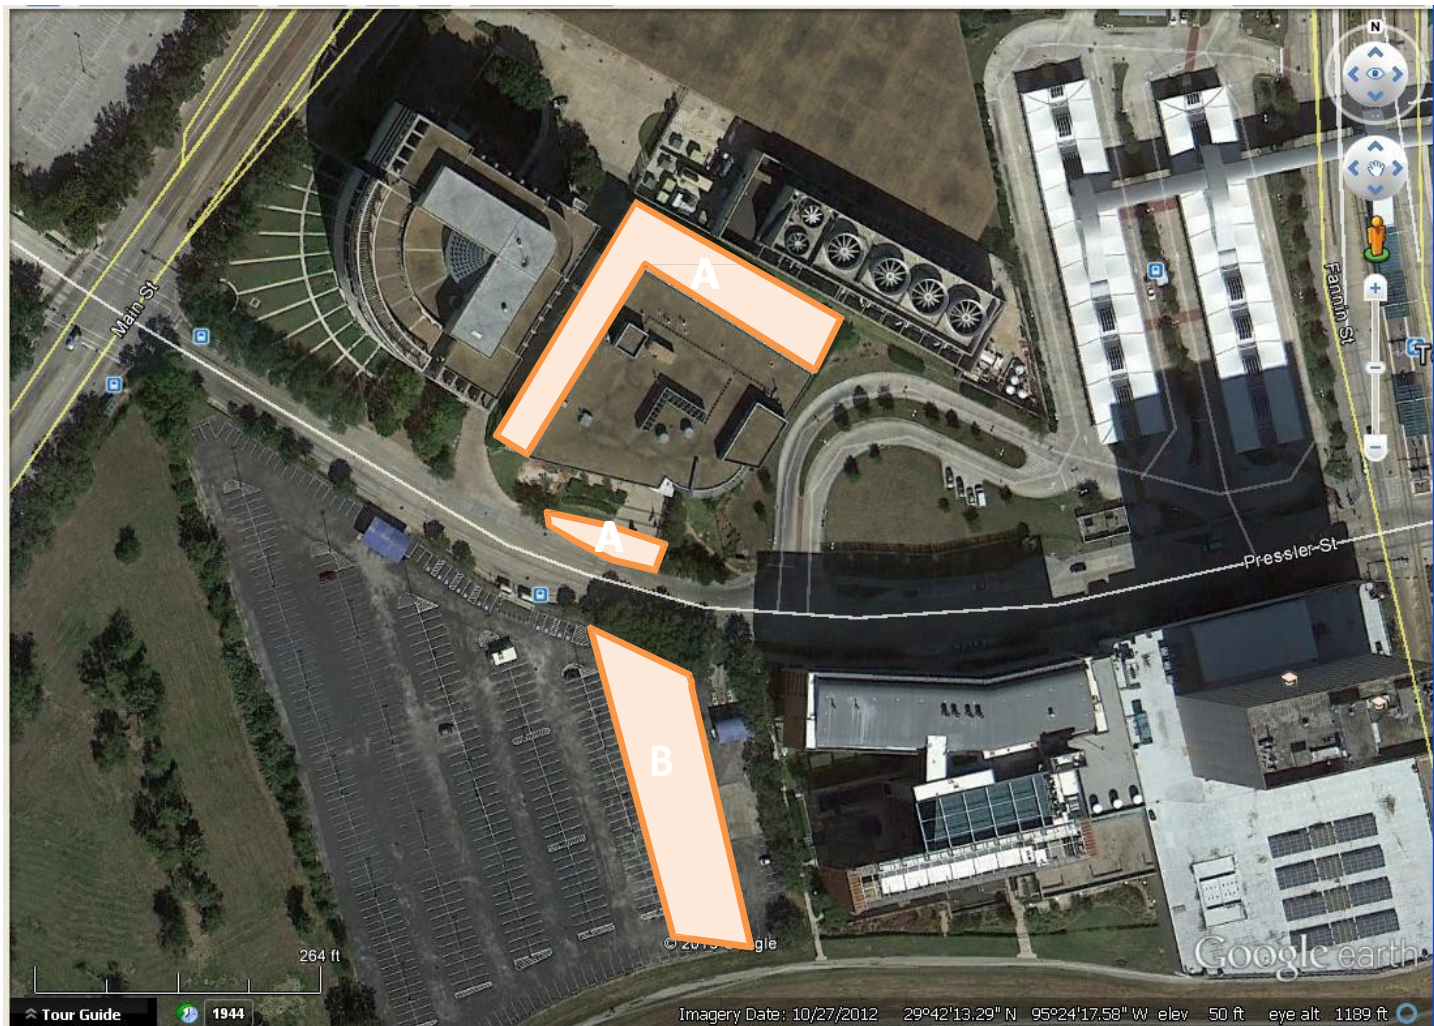

Coleman Campus

Map 19

Parking areas at the HCC Coleman Health Science Center Campus

A Coleman parking lot:

1900 Pressler Street

B Annex parking lot:

1900 Pressler Street