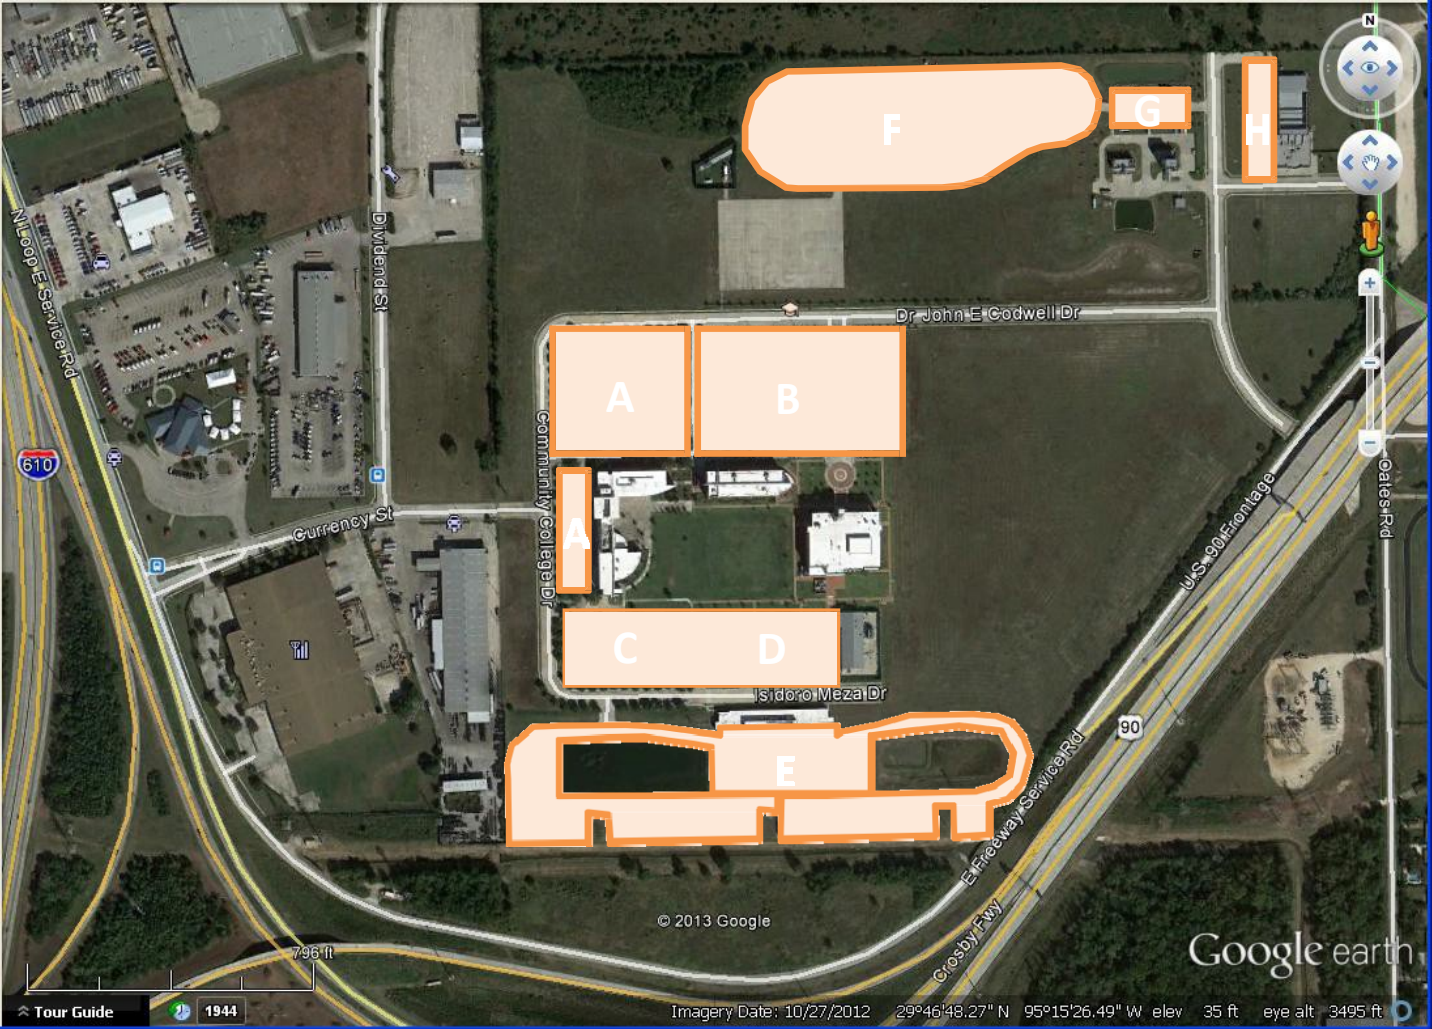

Parking areas at the HCC Northeast Campus

A Codwell parking lot:
555 Community College Drive

B Hub / Workforce parking lot:
555 Community College Drive

C Codwell A parking lot:
555 Community College Drive

D Roland Smith parking lot:
555 Community College Drive

E Roland Smith training area:
555 Community College Drive

F PSI training area:
555 Community College Drive

G PSI Burn Bld parking area:
555 Community College Drive

H PSI Range parking lot:
555 Community College Drive